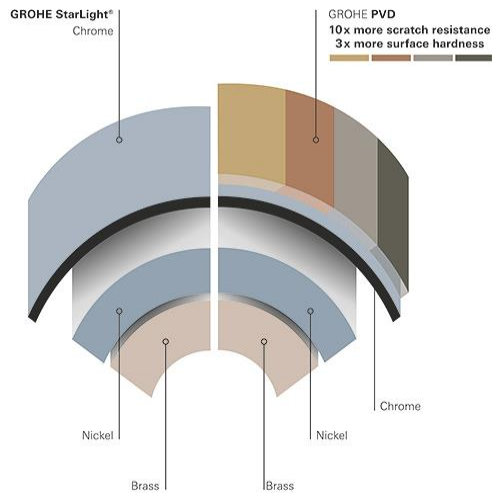

PROJECT		REF		REV	ITEM CODE	
LOCATION		DATE			PAGE	

SANITARY WARE SPECIFICATION SHEET

Item Descriptions	GROHE (Germany) "Grandera" Single-lever shower mixer trim
Dimensions	L188 x W133 x H188 mm
Model	19932IG0 (Shower mixer) 35501000 (Separate concealed body)
Finish	Chrome Plated & Gold
Country of origin	Germany
Manufacturer	GROHE Limited
Supplier	Acme Sanitary Ware Co. Ltd Mr. Eric Wong/ Mr. Don Yuen
Contact Tel/Fax	(852) 2388-7171 / (852) 2710-8012
E-mail	acme@acmesanitary.com.hk
Website	www.acmesanitary.com.hk

Illustration/ Drawing

Colour options:

- 000 | StarLight Chrome
- IG0 | Chrome/Gold
- DA0 | Warm Sunrise

<p>"Grandera" <u>Single-lever shower mixer trim</u></p> <ul style="list-style-type: none"> · set for final installation for · 33 961 000, 33 962 000, 33 963 000, 33 964 000, 33 965 000, 33 966 000, 35 501 000 · without concealed body · GROHE StarLight chrome finish · escutcheon- and shaft-sealing · metal escutcheon · covered fixing 	<p>"Rapido E" <u>Universal Single-lever mixer for concealed installation</u></p> <ul style="list-style-type: none"> · without finishing trim set · GROHE SilkMove 46 mm ceramic cartridge · adjustable flow rate limiter · body of DR brass
---	---

Stylistically, the Grandera collection can be combined with a wide range of bathroom furnishings, with the added flexibility of two colors – chrome and chrome / gold.

GROHE surface hardness

x3

Chrome PVD