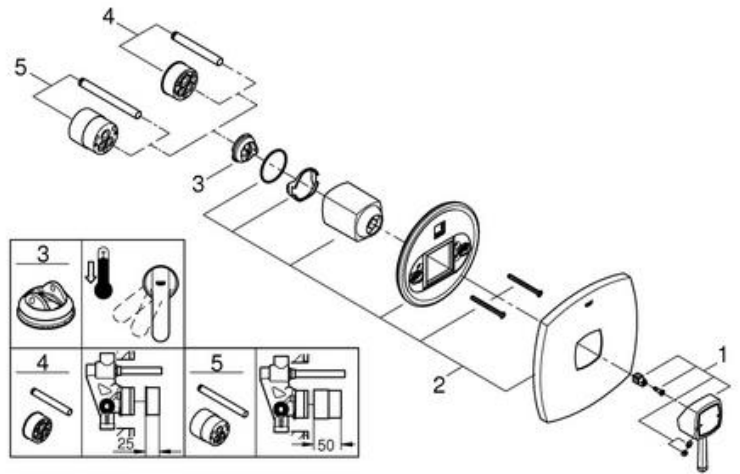

Pos.-nr.	Prod. description	Order-nr.
1	Cartridge	46048000
2	Seal kit	48263000
3	Safety combination (EN 1717)	29008000*

* Optional accessories

Pos.-nr.	Prod. description	Order-nr.
1	Lever	46833IG0
2	escutcheon	46832000
3	Temperature limiter	46375000*
4	Extension set	46191000*
5	Extension set	46343000*

* Optional accessories

Note:

* All information of the above is for the reference only. No prior notice is made if any changes.