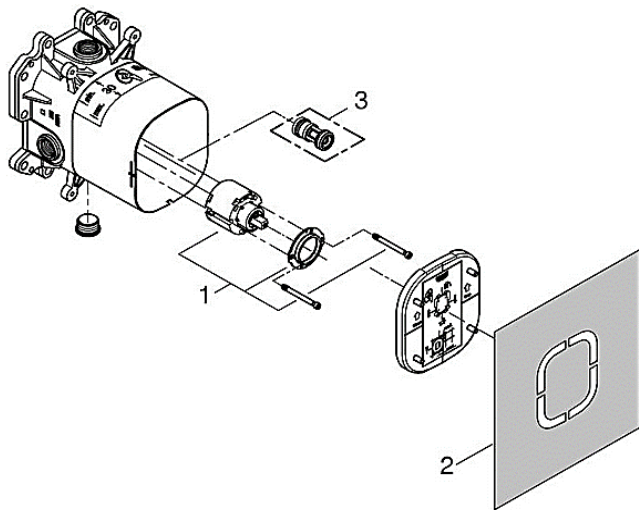

Pos.-nr.	Prod. description	Order-nr.
1	Cartridge	46048000
2	Seal kit	48263000
3	Safety combination (EN 1717)	29008000*

* Optional accessories

Pos.-nr.	Prod. description	Order-nr.
1	Lever	46833IG0
2	escutcheon	46832000
3	Temperature limiter	46375000*
4	Extension set	46191000*
5	Extension set	46343000*

* Optional accessories

Note:

* All information of the above is for the reference only. No prior notice is made if any changes.